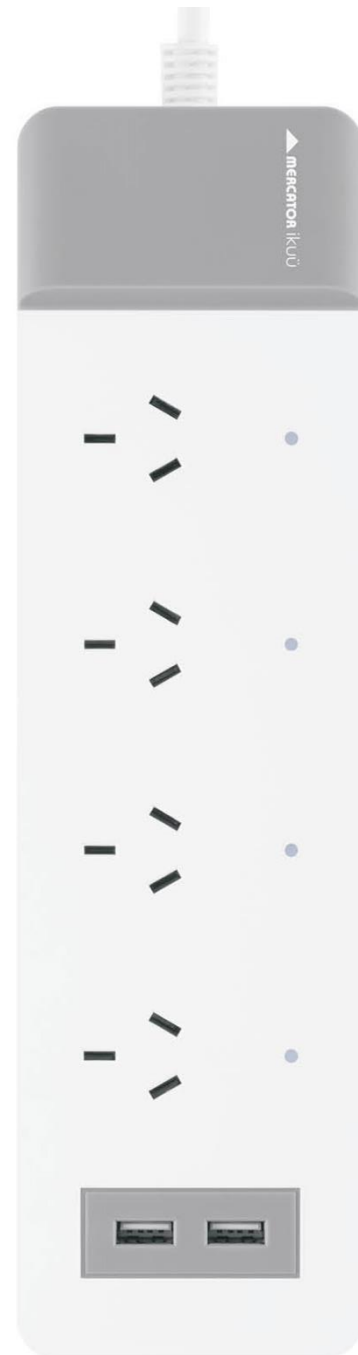

Powerboard (Wi-Fi)

SPB04U

Features

- Wi-Fi (No hub required)
- Fitted with 0.9m cord with side entry plug
- Master on/off switch
- Blue LED indicator for each socket
- White, UV resistant material
- On/off control via the app for:
 - Master
 - Individual sockets
 - USB ports
- Customizable timers & schedules via the app
- Works with both Amazon Alexa and Google Assistant
- 3 year warranty

Network/Device Requirements

Connectivity	Wi-Fi
Requirements	Existing 2.4GHz Wi-Fi network
Protocol	IEEE 802.11 b/g/n
Wireless Frequency	2.4GHz
App Requirements	Mobile device running iOS or Android. (Refer to ikuu.com.au for minimum specs)

Technical Specifications

Supply Voltage	220 - 240V a.c. 50Hz
Standby Wattage	<1W
IP Rating	IP20 (indoor use only)
Max Load	2400W total (all channels combined)
Switched Poles	Active and neutral
Lead Length	0.9m
Colour	White
Housing Material	Polycarbonate
Weight	570g
Dimensions	275mm x 75mm x 30mm
USB Ports	2 x Type A USB 2.0
USB Output	4.2A (total)
Inbuilt Protection	10A overload switch