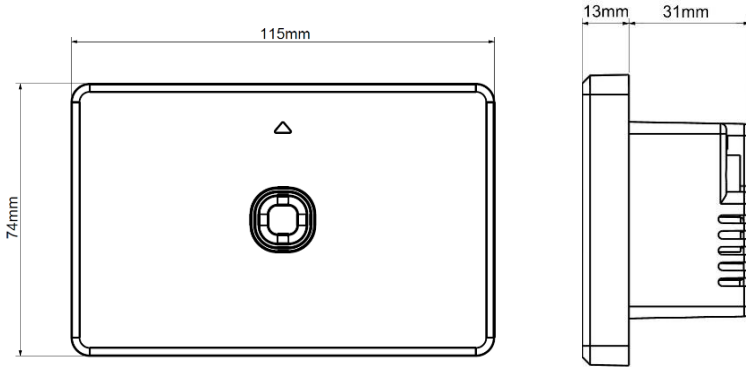

Included Accessories

Faceplate, Cut-out template, Mounting screws

Technical Specifications

	SSW01G SSW01GMBK	SSW02G SSW02GMBK	SSW03G SSW03GMBK	SSW04G SSW04GMBK
Switches	1	2	3	4
Colour	White or Matt black	White or Matt black	White or Matt black	White or Matt black
Neutral Required	No			
Supply Voltage	230 - 250V a.c. 50Hz			
Standby Wattage	<0.05W			
Operating Load (all channels combined)	Resistive: 500W (max) Incandescent: 300W (max) LED: 300W (max)			
Switched Poles	Active			
IP Rating	IP20 (indoor use only)			
Terminal Size	6mm ² (can fit up to 3 x 2.5mm ² wires per terminal)			
Rear Colour	Yellow			
Housing Material	Polycarbonate			
Contact Material	Brass			
Weight	135g	140g	145g	150g
Dimensions	115mm x 74mm x 44mm			
Cut-out Dimensions	80mm x 50mm			
Mounting Centres	84mm			
Compliance / Standards	AS/NZS 4268, AS/NZS 60669.1, AS/NZS 60669.2.1, CISPR 15, CISPR 32			

*Download the app using the QR code or visit the iOS or Google Play store.

Switches (Zigbee)

Isaac series

SSW01G / SSW02G / SSW03G / SSW04G
SSW01GMBK / SSW02GMBK / SSW03GMBK / SSW04GMBK

This product must be installed by a licensed electrician

Dimensions

SSW01G

SSW02G

SSW03G

SSW04G

This product is valid for 3 years in-home warranty from the date of purchase. Please retain proof of purchase and certificate of compliance from the installation to make a claim. Please visit <https://www.mercator.com.au/product-support/warranty> for more information. For Mercator Ikuü contractor or end consumer support please visit www.ikuü.com.au or contact our customer service team on 1300 552 255 or via email at customercare@mercator.com.au