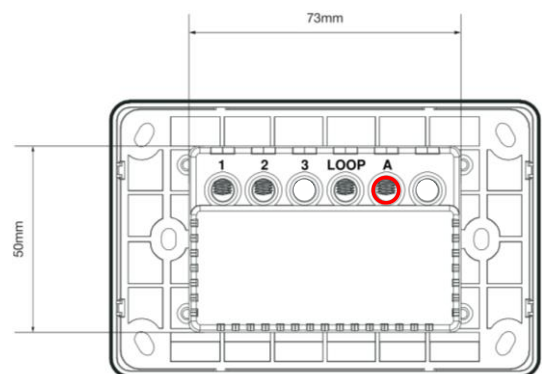

Switches (Zigbee)

Isaac series

SSW01G / SSW02G / SSW03G / SSW04G
SSW01GMBK / SSW02GMBK / SSW03GMBK / SSW04GMBK

This product must be installed by a licensed electrician

Dimensions

SSW02G

This product is valid for 3 years in-home warranty from the date of purchase. Please retain proof of purchase and certificate of compliance from the installation to make a claim. Please visit <https://www.mercator.com.au/product-support/warranty> for more information. For Mercator Ikuü contractor or end consumer support please visit www.ikuü.com.au or contact our customer service team on 1300 552 255 or via email at customercare@mercator.com.au

*Download the app using the QR code or visit the iOS or Google Play store.

www.ikuü.com.au