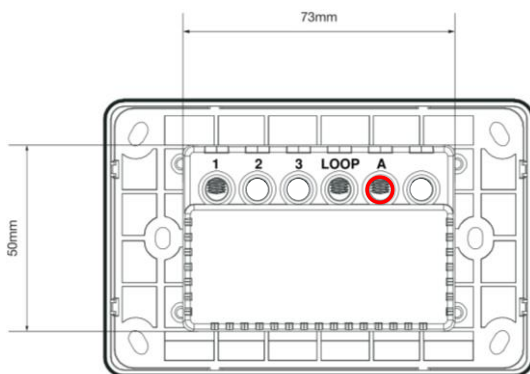

Switches (Zigbee)

Isaac series

SSW01G / SSW02G / SSW03G / SSW04G
SSW01GMBK / SSW02GMBK / SSW03GMBK / SSW04GMBK

This product must be installed by a licensed electrician

Dimensions

SSW02G

This product is valid for 3 years in-home warranty from the date of purchase. Please retain proof of purchase and certificate of compliance from the installation to make a claim. Please visit <https://www.mercator.com.au/product-support/warranty> for more information. For Mercator Ikuü contractor or end consumer support please visit www.ikuü.com.au or contact our customer service team on 1300 552 255 or via email at customercare@mercator.com.au

*Download the app using the QR code or visit the iOS or Google Play store.

www.ikuü.com.au