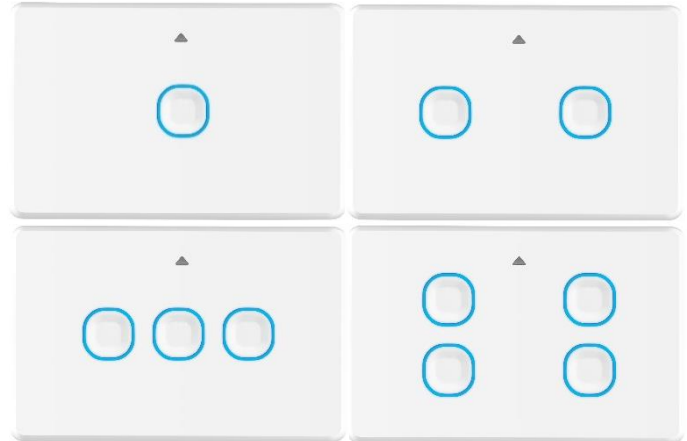

Switches (Zigbee)

SSW01G / SSW02G / SSW03G / SSW04G
SSW01GMBK / SSW02GMBK / SSW03GMBK / SSW04GMBK

This product must be installed by a licensed electrician

Features

- Zigbee 3.0 compliant
- No neutral Required
- Touch capacitive switches
- Blue backlight to indicate switch status
- Retrofit to standard mounting brackets
- White, UV resistant material
- Matt black finish available
- Combination head screws
- On/off control via the app (both individual & master)
- Customizable timers & schedules via the app
- Works with both Amazon Alexa and Google Assistant
- 3 year in-home warranty

Included Accessories

Faceplate, Cut-out template, Mounting screws

Technical Specifications

	SSW01G SSW01GMBK	SSW02G SSW02GMBK	SSW03G SSW03GMBK	SSW04G SSW04GMBK
Switches	1	2	3	4
Colour	White or Matt black	White or Matt black	White or Matt black	White or Matt black
Neutral Required	No			
Supply Voltage	230 - 250V a.c. 50Hz			
Standby Wattage	<0.05W			
Operating Load (all channels combined)	Resistive: 500W (max) Incandescent: 300W (max) LED: 300W (max)			
Switched Poles	Active			
IP Rating	IP20 (indoor use only)			
Terminal Size	6mm ² (can fit up to 3 x 2.5mm ² wires per terminal)			
Rear Colour	Yellow			
Housing Material	Polycarbonate			
Contact Material	Brass			
Weight	135g	140g	145g	150g
Dimensions	115mm x 74mm x 44mm			
Cut-out Dimensions	80mm x 50mm			
Mounting Centres	84mm			
Compliance / Standards	AS/NZS 4268, AS/NZS 60669.1, AS/NZS 60669.2.1, CISPR 15, CISPR 32			

*Download the app using the QR code or visit the iOS or Google Play store.

Switches (Zigbee)

Isaac series

SSW01G / SSW02G / SSW03G / SSW04G
SSW01GMBK / SSW02GMBK / SSW03GMBK / SSW04GMBK

This product must be installed by a licensed electrician