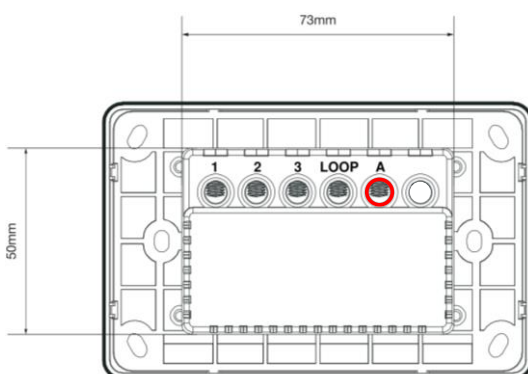

Included Accessories

Faceplate, Cut-out template, Mounting screws

Technical Specifications

	SSW01G SSW01GMBK	SSW02G SSW02GMBK	SSW03G SSW03GMBK	SSW04G SSW04GMBK
Switches	1	2	3	4
Colour	White or Matt black	White or Matt black	White or Matt black	White or Matt black
Neutral Required	No			
Supply Voltage	230 - 250V a.c. 50Hz			
Standby Wattage	<0.05W			
Operating Load (all channels combined)	Resistive: 500W (max) Incandescent: 300W (max) LED: 300W (max)			
Switched Poles	Active			
IP Rating	IP20 (indoor use only)			
Terminal Size	6mm ² (can fit up to 3 x 2.5mm ² wires per terminal)			
Rear Colour	Yellow			
Housing Material	Polycarbonate			
Contact Material	Brass			
Weight	135g	140g	145g	150g
Dimensions	115mm x 74mm x 44mm			
Cut-out Dimensions	80mm x 50mm			
Mounting Centres	84mm			
Compliance / Standards	AS/NZS 4268, AS/NZS 60669.1, AS/NZS 60669.2.1, CISPR 15, CISPR 32			

*Download the app using the QR code or visit the iOS or Google Play store.

Switches (Zigbee)

Isaac series

SSW01G / SSW02G / SSW03G / SSW04G
SSW01GMBK / SSW02GMBK / SSW03GMBK / SSW04GMBK

This product must be installed by a licensed electrician

Dimensions

SSW01G

SSW02G

SSW03G

SSW04G

This product is valid for 3 years in-home warranty from the date of purchase. Please retain proof of purchase and certificate of compliance from the installation to make a claim. Please visit <https://www.mercator.com.au/product-support/warranty> for more information. For Mercator Ikuü contractor or end consumer support please visit www.ikuü.com.au or contact our customer service team on 1300 552 255 or via email at customercare@mercator.com.au