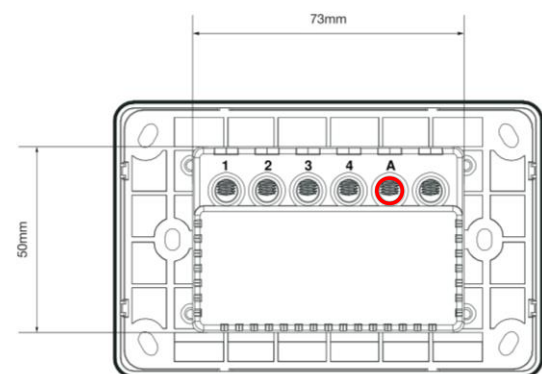

Included Accessories

Faceplate, Cut-out template, Mounting screws

Technical Specifications

	SSW01G SSW01GMBK	SSW02G SSW02GMBK	SSW03G SSW03GMBK	SSW04G SSW04GMBK
Switches	1	2	3	4
Colour	White or Matt black	White or Matt black	White or Matt black	White or Matt black
Neutral Required	No			
Supply Voltage	230 - 250V a.c. 50Hz			
Standby Wattage	<0.05W			
Operating Load (all channels combined)	Resistive: 500W (max) Incandescent: 300W (max) LED: 300W (max)			
Switched Poles	Active			
IP Rating	IP20 (indoor use only)			
Terminal Size	6mm ² (can fit up to 3 x 2.5mm ² wires per terminal)			
Rear Colour	Yellow			
Housing Material	Polycarbonate			
Contact Material	Brass			
Weight	135g	140g	145g	150g
Dimensions	115mm x 74mm x 44mm			
Cut-out Dimensions	80mm x 50mm			
Mounting Centres	84mm			
Compliance / Standards	AS/NZS 4268, AS/NZS 60669.1, AS/NZS 60669.2.1, CISPR 15, CISPR 32			

Dimensions

SSW01G

SSW02G

SSW03G

SSW04G

This product is valid for 3 years in-home warranty from the date of purchase. Please retain proof of purchase and certificate of compliance from the installation to make a claim. Please visit <https://www.mercator.com.au/product-support/warranty> for more information. For Mercator Ikuü contractor or end consumer support please visit www.ikuü.com.au or contact our customer service team on 1300 552 255 or via email at customercare@mercator.com.au