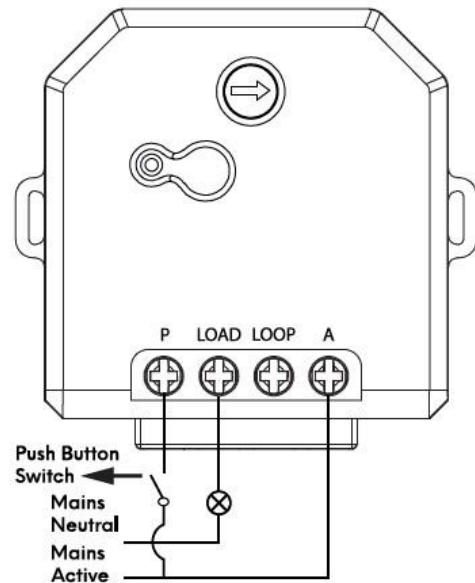

This product must be installed by a licensed electrician

Features

- Zigbee 3.0 compliant
- No neutral wire required
- Reset button and brightness dial on unit
- Trailing edge dimmer. Works with most leading brand dimmable LED lights
- Fits comfortably through a cut-out as small as 50mm
- White, UV resistant material
- Includes cable tie mounting holes
- On/off & dimming control via the app
- Customizable timers & schedules via the app
- Works with both Amazon Alexa and Google Assistant
- 3 year in-home warranty

Wiring Diagram

Technical Specifications

Neutral Required	Yes
Supply Voltage	230 - 250V a.c. 50Hz
Standby Wattage	<0.05W
Operating Load	LED: 5W – 150W Incandescent: 5W – 200W
Dimming Method	Trailing edge
Output Power	0-100%
IP Rating	IP20 (indoor use only)
Terminal Size	4mm ² (can fit up to 1 x 2.5mm ² wires per terminal)
Colour	White
Housing Material	Polycarbonate
Contact Material	Brass
Weight	42g
Dimensions	52mm x 50mm x 20mm
Compliance / Standards	AS/NZS 4268, AS/NZS 60669.1, AS/NZS 60669.2.1, CISPR 15, CISPR 32, AS/NZS 2772.2